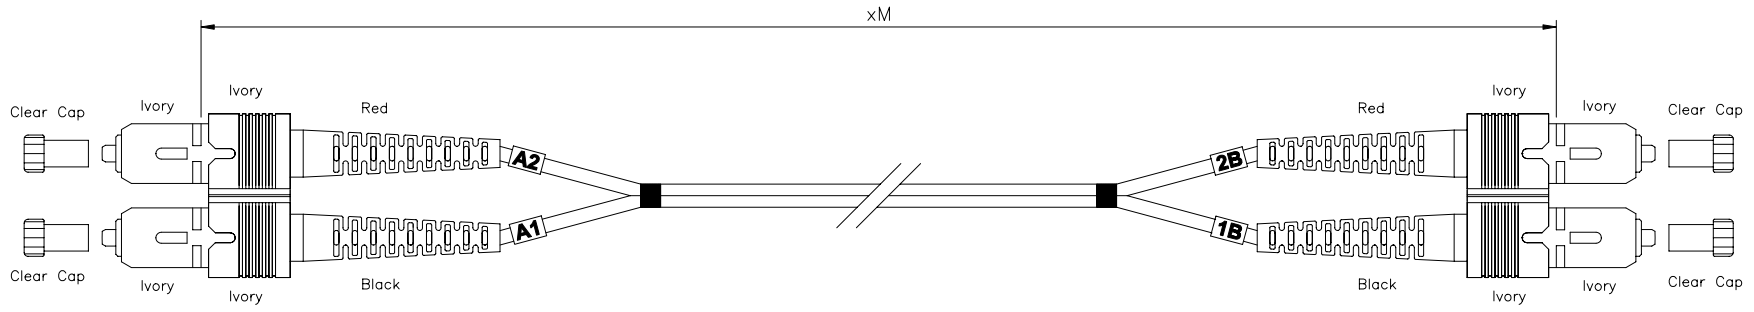

## Fiber Patch Cable

SC/SC MM PVC

PART NUMBER: F-0606-XXM

Low Voltage

High Energy

comSpecs

8	Package	Individual Bag
7	Return Loss	
6	Insertion Loss	<0.5 dB
5	Jacket Color	Orange
4	Length	xM
3	Optical Fiber Cable Type	Duplex $\varnothing$ 2.9mm 62.5/125um MM
2	Connector B	SC/PC MM , P/N 11-HM-1-3
1	Connector A	SC/PC MM , P/N 11-HM-1-3